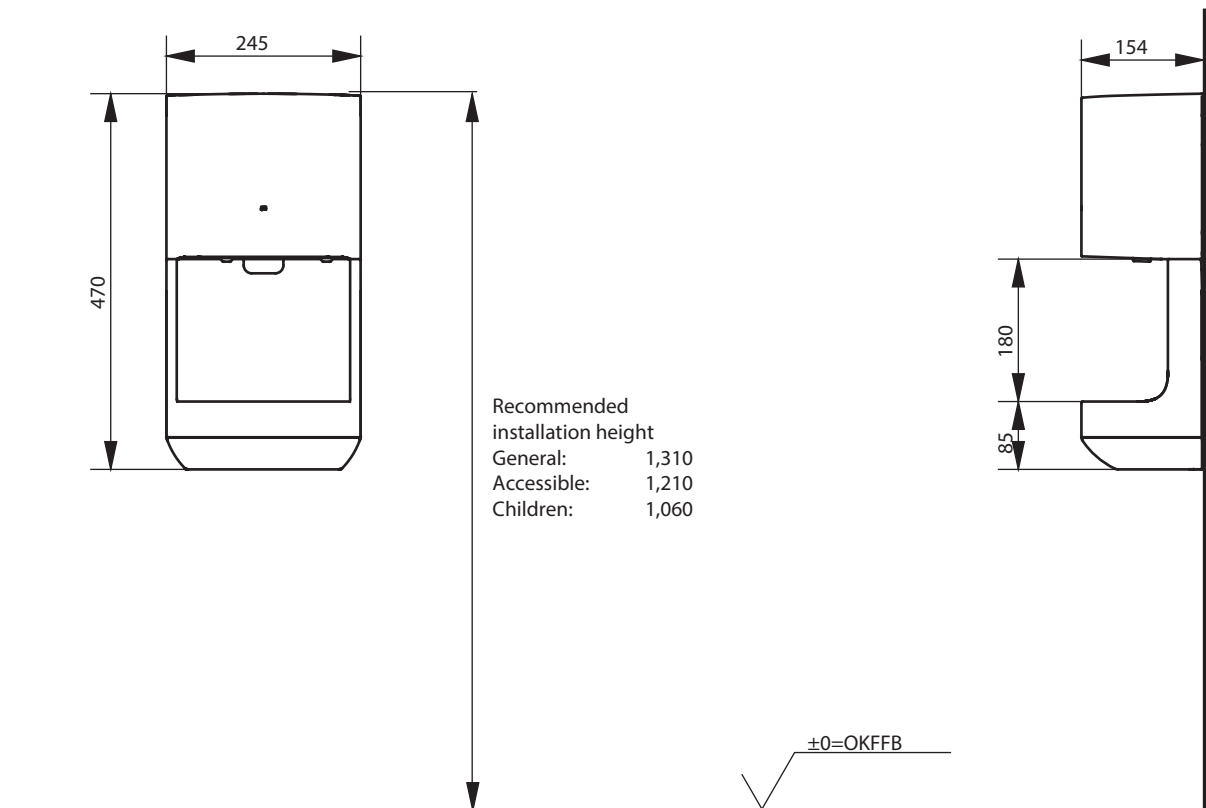

COMMERCIAL

Hand Dryer

PRODUCT DETAILS

Product code	TYC324W
EAN code	40 50663 09326 6
Size	w:245xd:154xh:470 (mm)
Weight	3.6 kg
Colour	White

TECHNICAL DETAILS

Material	PP resin
Air flow	356 km/h
Drying time	9 sek.
Noise level *	approx. 58 dB(A)
Filter	PP Filter
Standby power consumption	< 0,5 W
Rated output (without/with heat)	410 W / 640 W
Drip tray	0,7 l

Weights and measurements shown may be subject to small variations or are indicative.
*measured 2 m distance from the hand dryer

TECHNICAL DRAWINGS

TOTO